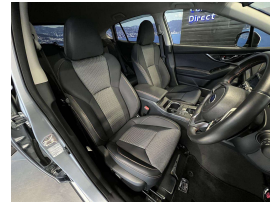

## 2019 Subaru XV Hybrid Advance Edition - Grade 4.5 - Apple

Vehicle	Odometer	Engine	Seats	Stock ID
Details	65.390 km	2000 cc	-	15988

Quality is not a marketing act at Wholesale Cars Direct, it is who we are.

This is the one stunning, immaculate well spec Hybrid AWD XV. Features include a NZ stereo, Bluetooth handsfree, Music streaming, Reversing camera, Apple CarPlay, Android auto, 7 SRS air bags, Paddle shift tiptronic, 3 point seat belts for all passengers, Radar cruise control, Lane departure warning, Dual side climate air conditioning, ISOFIX, Electric front seats, Front collision warning, Parking sensors, Proximity key, Push button start. Equipped with all wheel drive, the hybrid system with 2.0 Litre petrol engine plus electric motor that develop a total 121kw.