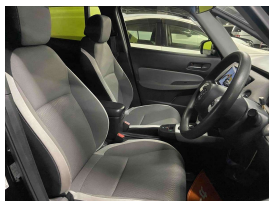

2020 Honda Fit Hybrid e:HEV Crosstar - Grade 4.5 - Pristine Great Spec.

Stock ID 17352
Engine 1500 cc, Hybrid
Body Hatchback
Odometer 72,093 km
Interior 0
Transmission Automatic

Welcome to Wholesale Cars Direct.
WCD is quality, WCD is service, it is who we are.

Just arrived along with 80 other vehicles, this can be fast tracked through compliance upon genuine interest or bought subject to test drive/condition. Exceptional grade 4.5 condition as expected from WCD.