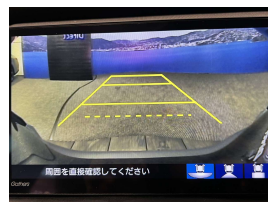

2020 Honda Fit Hybrid e:HEV Crosstar - Grade 4.5 - Pristine Great Spec.

Stock ID 17352

Engine 1500 cc, Hybrid

Body Hatchback

Odometer 72,220 km

Interior 0

Transmission Automatic

Welcome to Wholesale Cars Direct.
WCD is quality, WCD is service, it is who we are.

New shape Hybrid Fit Crosstar, Great colour, better spec. Comes with 5 star safety, 16" factory alloys, Radar cruise control, Lane keep assist system, Lane departure warning, Traffic sign recognition, 8 airbags, Front/Rear parking sensors, Collision mitigation system, Stability control, Auto headlights, ABS, Traction control, Climate air conditioning, Proximity key - Push button start, 3 point seat belts for all seats, Isofix car seat anchor points, Reverse camera, Bluetooth, Multi function steering wheel.