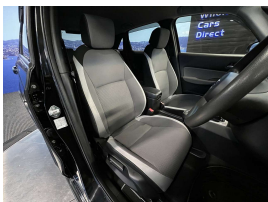

2020 Honda Fit Hybrid e:HEV Crosstar - Grade 4.5 - Pristine Great Spec.

Stock ID 17352

Engine 1500 cc, Hybrid

Body Hatchback

Odometer 72,220 km

Interior 0

Transmission Automatic

Welcome to Wholesale Cars Direct.
WCD is quality, WCD is service, it is who we are.

New shape Hybrid Fit Crosstar, Great colour, better spec. Comes with 5 star safety, 16" factory alloys, Radar cruise control, Lane keep assist system, Lane departure warning, Traffic sign recognition, 8 airbags, Front/Rear parking sensors, Collision mitigation system, Stability control, Auto headlights, ABS, Traction control, Climate air conditioning, Proximity key - Push button start, 3 point seat belts for all seats, Isofix car seat anchor points, Reverse camera, Bluetooth, Multi function steering wheel.