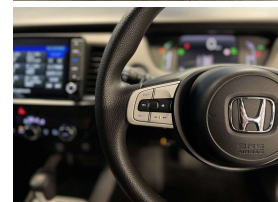

Wholesale Cars Direct

2020 Honda Fit Hybrid e:HEV Crosstar - Grade 4.5 - Pristine Great Spec.

Stock ID 17352

Engine 1500 cc, Hybrid

Body Hatchback

Odometer 72,220 km

Interior 0

Transmission Automatic

Welcome to Wholesale Cars Direct.
WCD is quality, WCD is service, it is who we are.

New shape Hybrid Fit Crosstar, Great colour, better spec. Comes with 5 star safety, 16" factory alloys, Radar cruise control, Lane keep assist system, Lane departure warning, Traffic sign recognition, 8 airbags, Front/Rear parking sensors, Collision mitigation system, Stability control, Auto headlights, ABS, Traction control, Climate air conditioning, Proximity key - Push button start, 3 point seat belts for all seats, Isofix car seat anchor points, Reverse camera, Bluetooth, Multi function steering wheel.