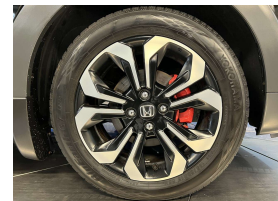

Wholesale Cars Direct

2020 Honda Fit Hybrid e:HEV Crosstar - Grade 4.5 - Pristine Great Spec.

Stock ID 17352

Engine 1500 cc, Hybrid

Body Hatchback

Odometer 72,220 km

Interior 0

Transmission Automatic

Welcome to Wholesale Cars Direct.
WCD is quality, WCD is service, it is who we are.

New shape Hybrid Fit Crosstar, Great colour, better spec. Comes with 5 star safety, 16" factory alloys, Radar cruise control, Lane keep assist system, Lane departure warning, Traffic sign recognition, 8 airbags, Front/Rear parking sensors, Collision mitigation system, Stability control, Auto headlights, ABS, Traction control, Climate air conditioning, Proximity key - Push button start, 3 point seat belts for all seats, Isofix car seat anchor points, Reverse camera, Bluetooth, Multi function steering wheel.