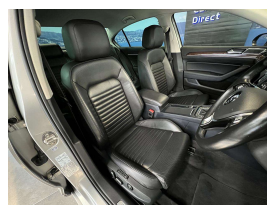

Wholesale Cars Direct

2015 Volkswagen Passat 1.4TSI Highline - Leather - NZ Nav &

Vehicle	Odometer	Engine	Seats	Stock ID
Details	43.600 km	1400 cc	-	15833

TRADE IN's

All trade ins can be facilitated here quickly and easily