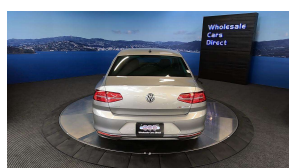

Wholesale Cars Direct

2015 Volkswagen Passat 1.4TSI Highline - Leather - NZ Nav &

Vehicle	Odometer	Engine	Seats	Stock ID
Details	43.600 km	1400 cc	-	15833

TRADE IN's

All trade ins can be facilitated here quickly and easily