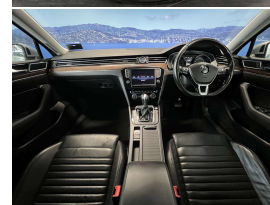

Wholesale Cars Direct

2015 Volkswagen Passat 1.4TSI Highline - Leather - NZ Nav &

Vehicle	Odometer	Engine	Seats	Stock ID
Details	43.600 km	1400 cc	-	15833

TRADE IN's

All trade ins can be facilitated here quickly and easily